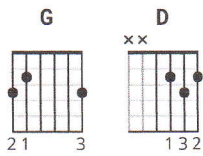

# Tulsa Time chords by Don Williams

Difficulty: novice  
Tuning: E A D G B E

## STRUMMING

106 bpm

1 & 2 & 3 & 4

"Tulsa Time"  
by Don Williams

[Verse]

*G D*  
I left Oklahoma, drivin' in a Pontiac  
Just about to lose my mind *D A*  
  
I was goin' to Arizona, maybe on to California  
Where the people all live so fine *G D*  
  
My baby said I'm crazy, my momma called me lazy  
I was gonna show 'em all this time *D A*  
  
'Cause you know I ain't no fool an' I don't need no more schoolin'  
I was born to just walk the line *G D*